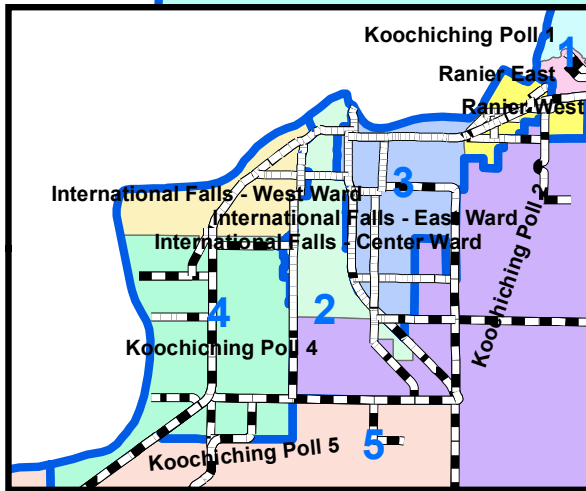

# Commisioner Districts

## Legend

-  Roads
-  Commissioner District

### NAME

-  Big Falls
-  Central Kooch
-  Dinner Creek
-  International Falls - Center Ward
-  International Falls - East Ward
-  International Falls - West Ward
-  Jameson
-  Koochiching Poll 1
-  Koochiching Poll 2
-  Koochiching Poll 4
-  Koochiching Poll 5
-  Little Fork
-  Meadow Brook
-  Mizpah
-  Northome
-  Northwest Kooch
-  Ranier East
-  Ranier West
-  Scarlett
-  Southeast Kooch
-  Southwest Kooch
-  West Koochiching

KOOCHICHING COUNTY