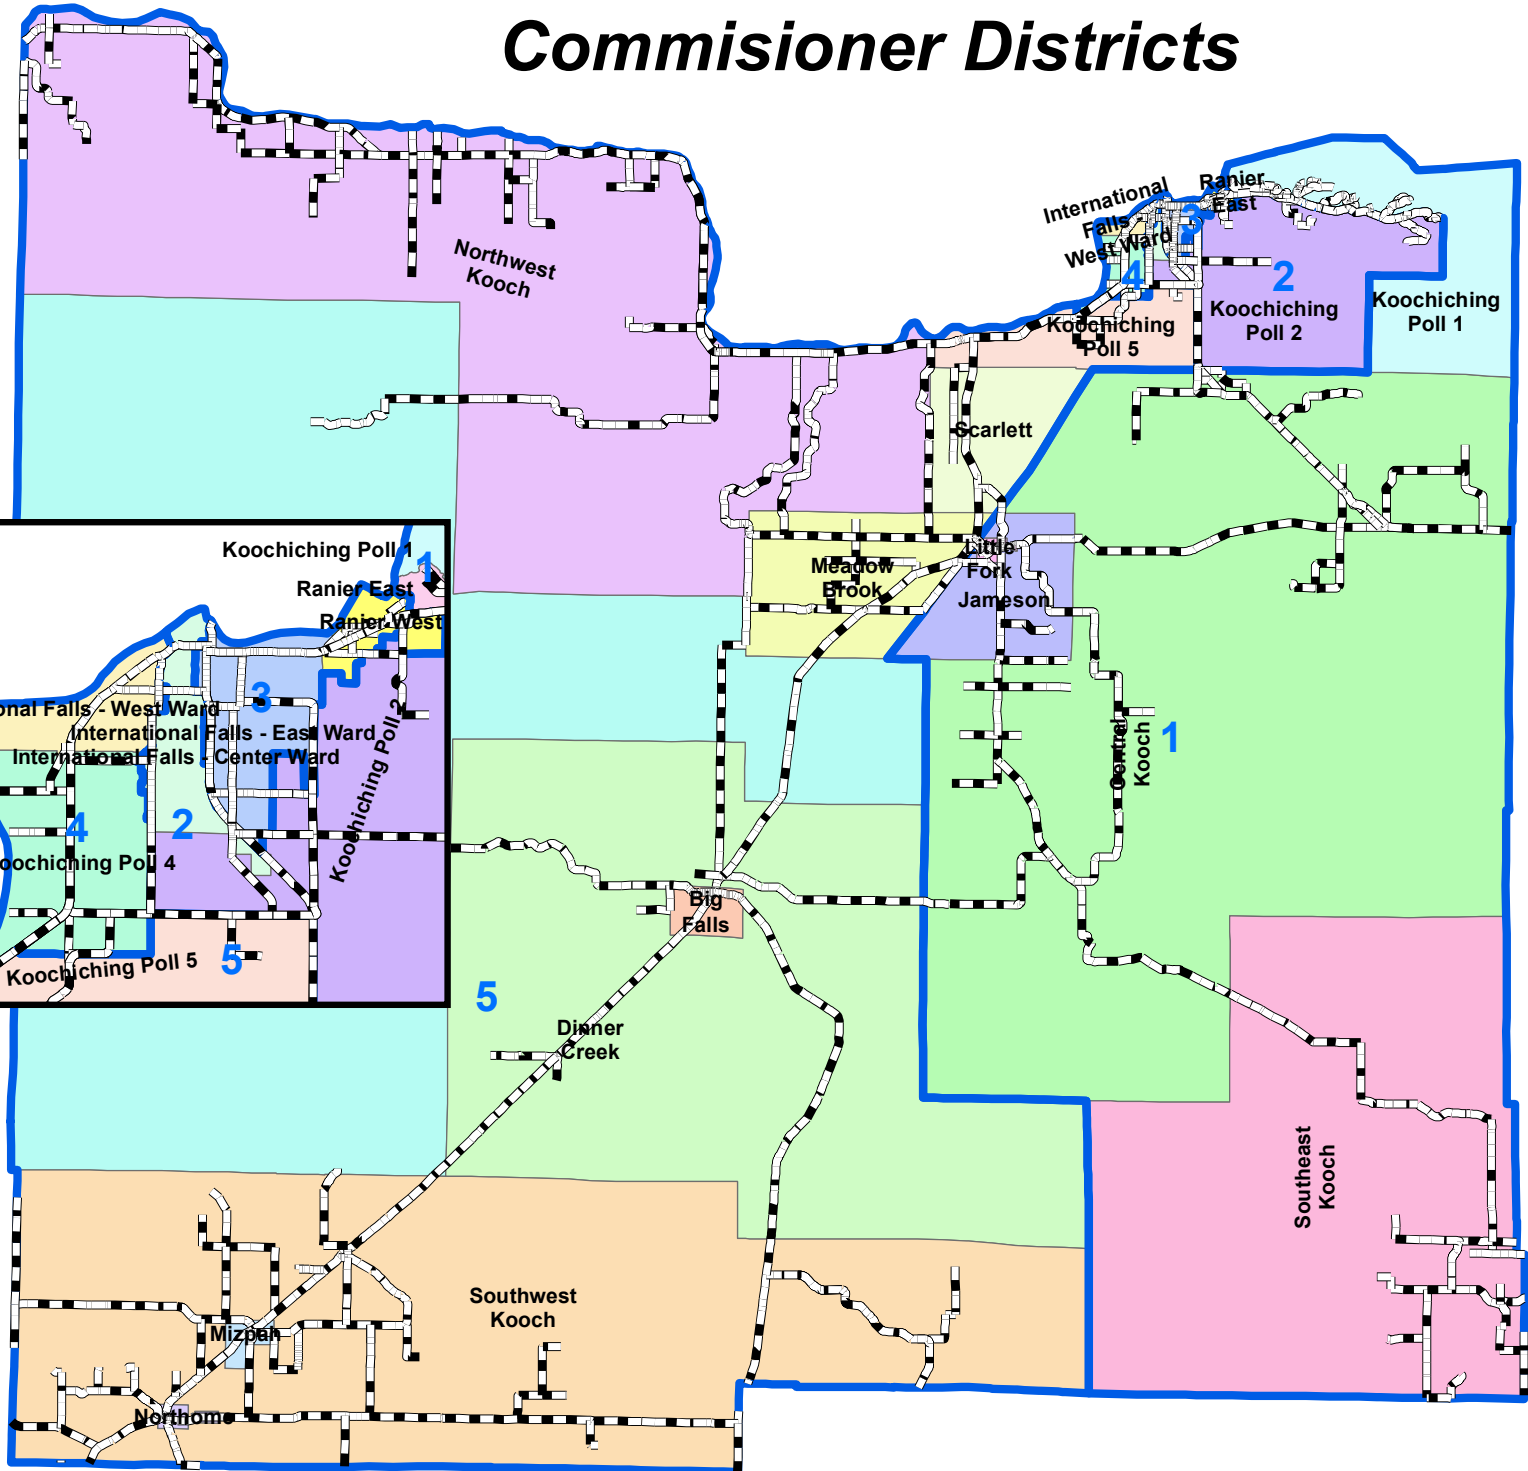

# Commisioner Districts

## Legend

-  Roads
-  Commissioner District

## Precincts

### NAME

-  Big Falls
-  Central Kooch
-  Dinner Creek
-  International Falls - Center Ward
-  International Falls - East Ward
-  International Falls - West Ward
-  Jameson
-  Koochiching Poll 1
-  Koochiching Poll 2
-  Koochiching Poll 4
-  Koochiching Poll 5
-  Little Fork
-  Meadow Brook
-  Mizpah
-  Northome
-  Northwest Kooch
-  Ranier East
-  Ranier West
-  Scarlett
-  Southeast Kooch
-  Southwest Kooch
-  West Koochiching