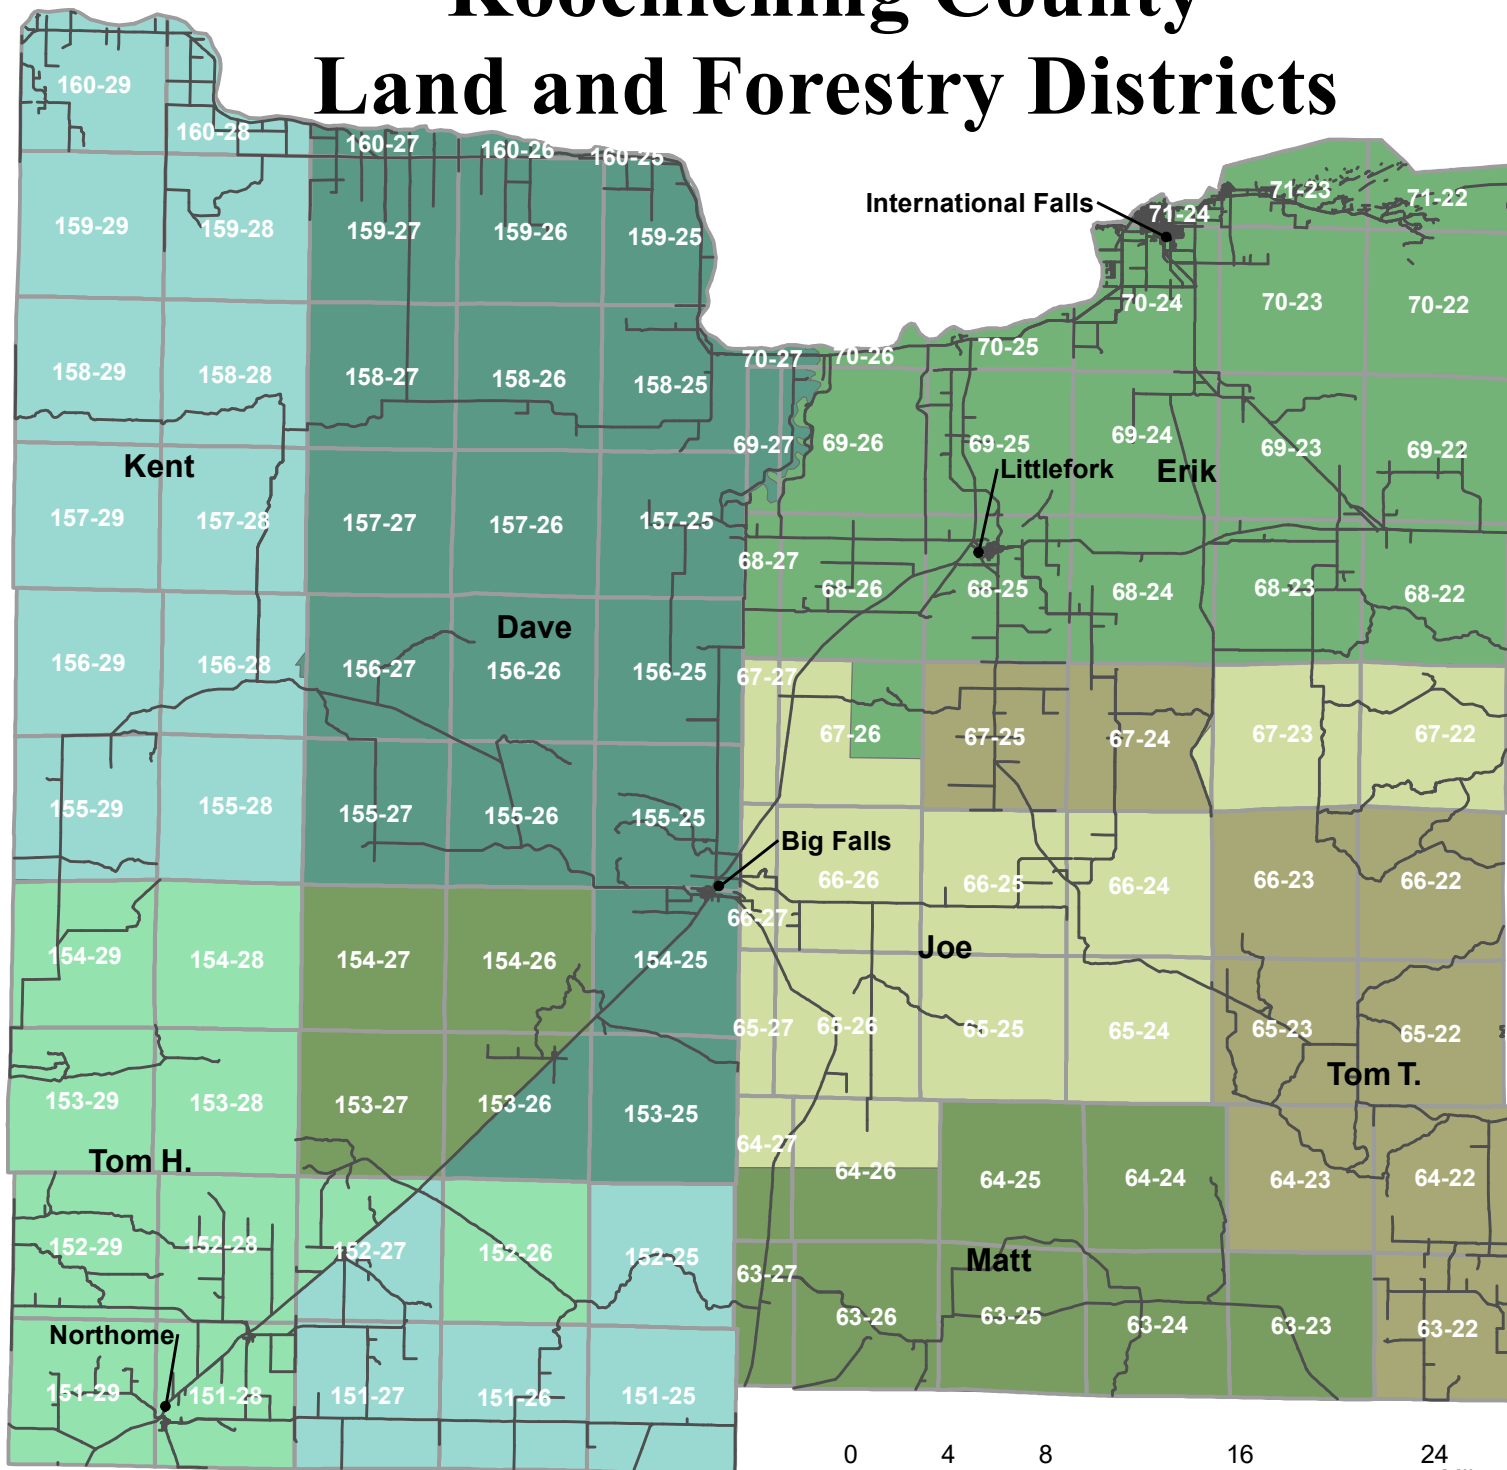

# Koochiching County Land and Forestry Districts

## District Number Office

- 1 Littlefork
- 2 Big Falls
- 3-A Northome
- 3-B Northome
- 3-C Big Falls
- 4 Littlefork
- MU Littlefork
- Roads
- Townships

Courthouse 218-283-1127  
 Littlefork 218-278-6643  
 Big Falls 218-276-2441  
 Northome 218-897-5535