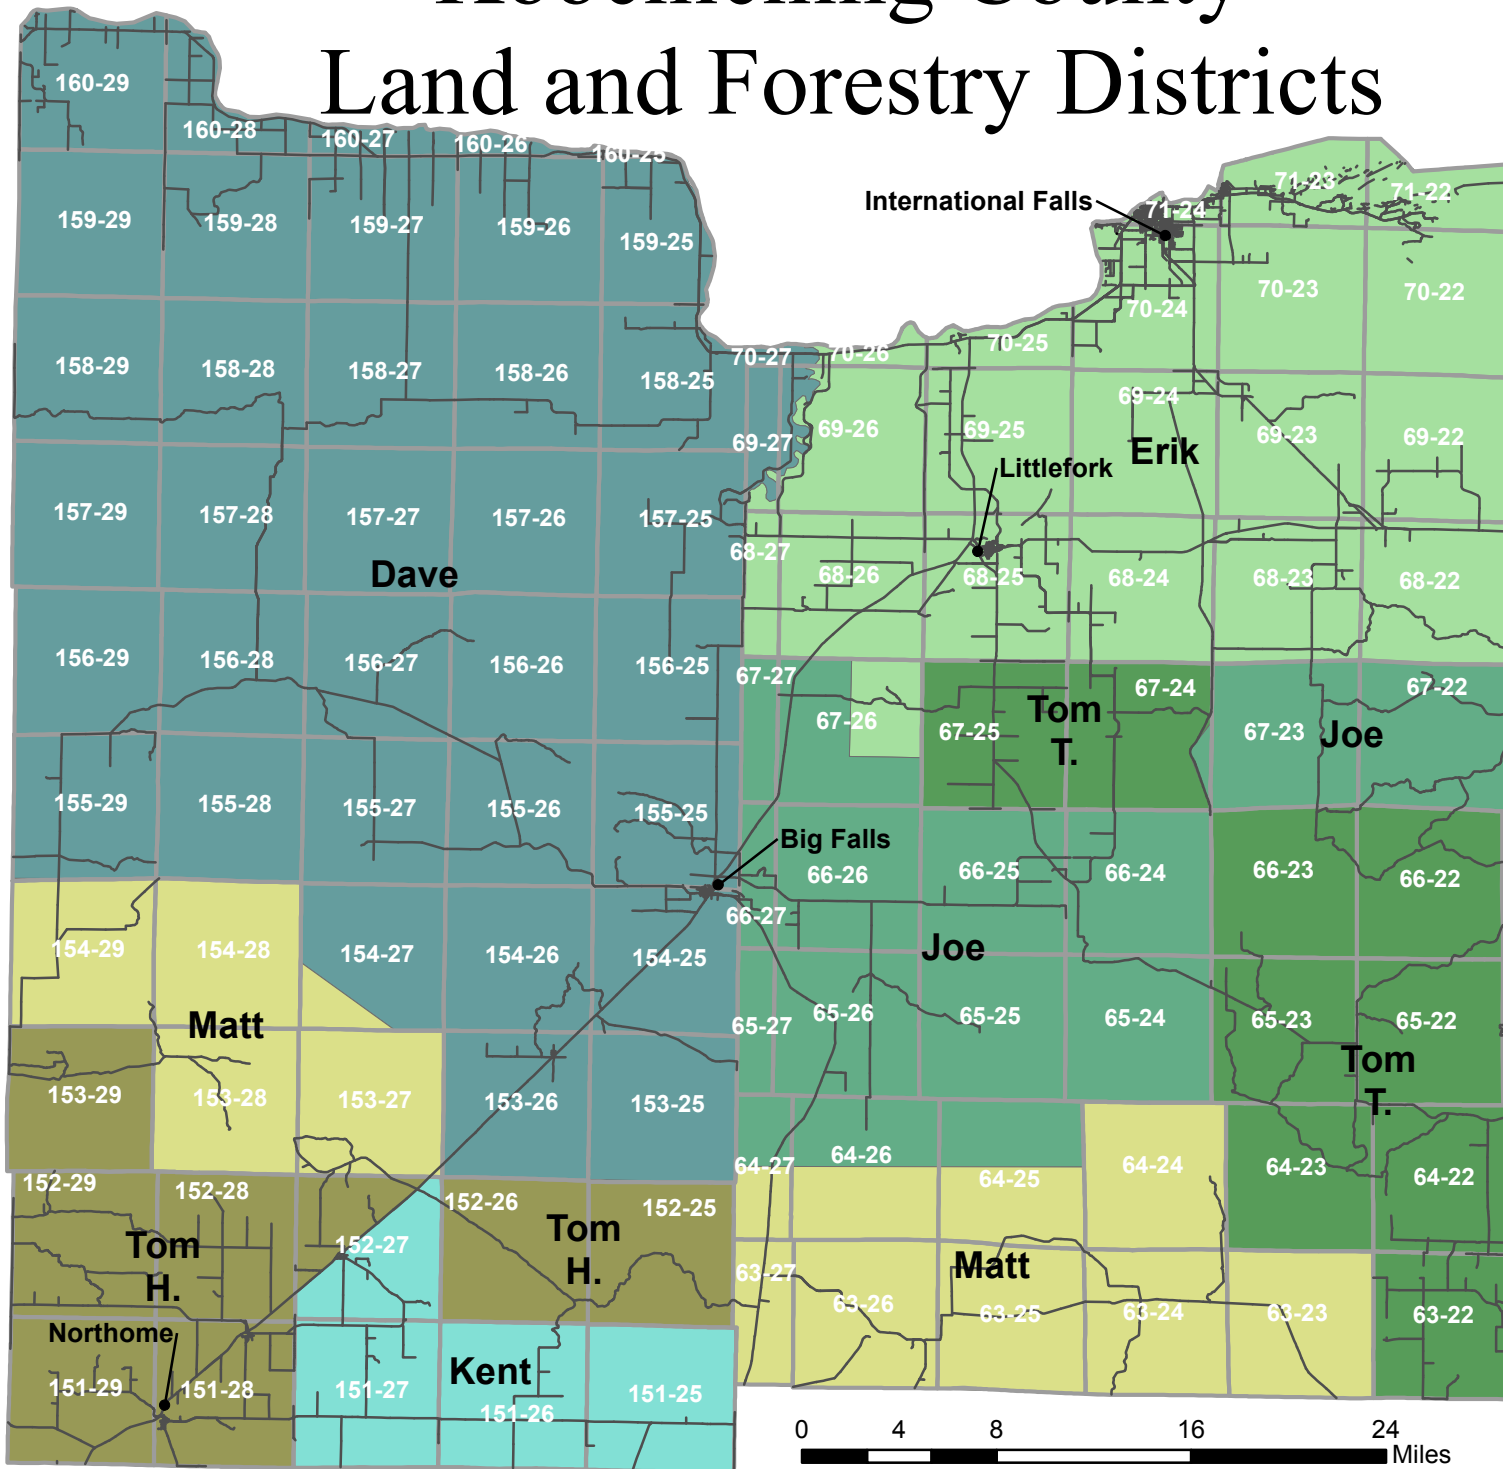

Koochiching County Land and Forestry Districts

District Number

- 1 Littlefork
- 2 Big Falls
- 3-A Northome
- 3-B Northome
- 3-C Northome
- 4 Big Falls
- MU Littlefork
- Roads

Courthouse 218-283-1127
 Littlefork 218-278-6643
 Big Falls 218-276-2441
 Northome 218-897-5535