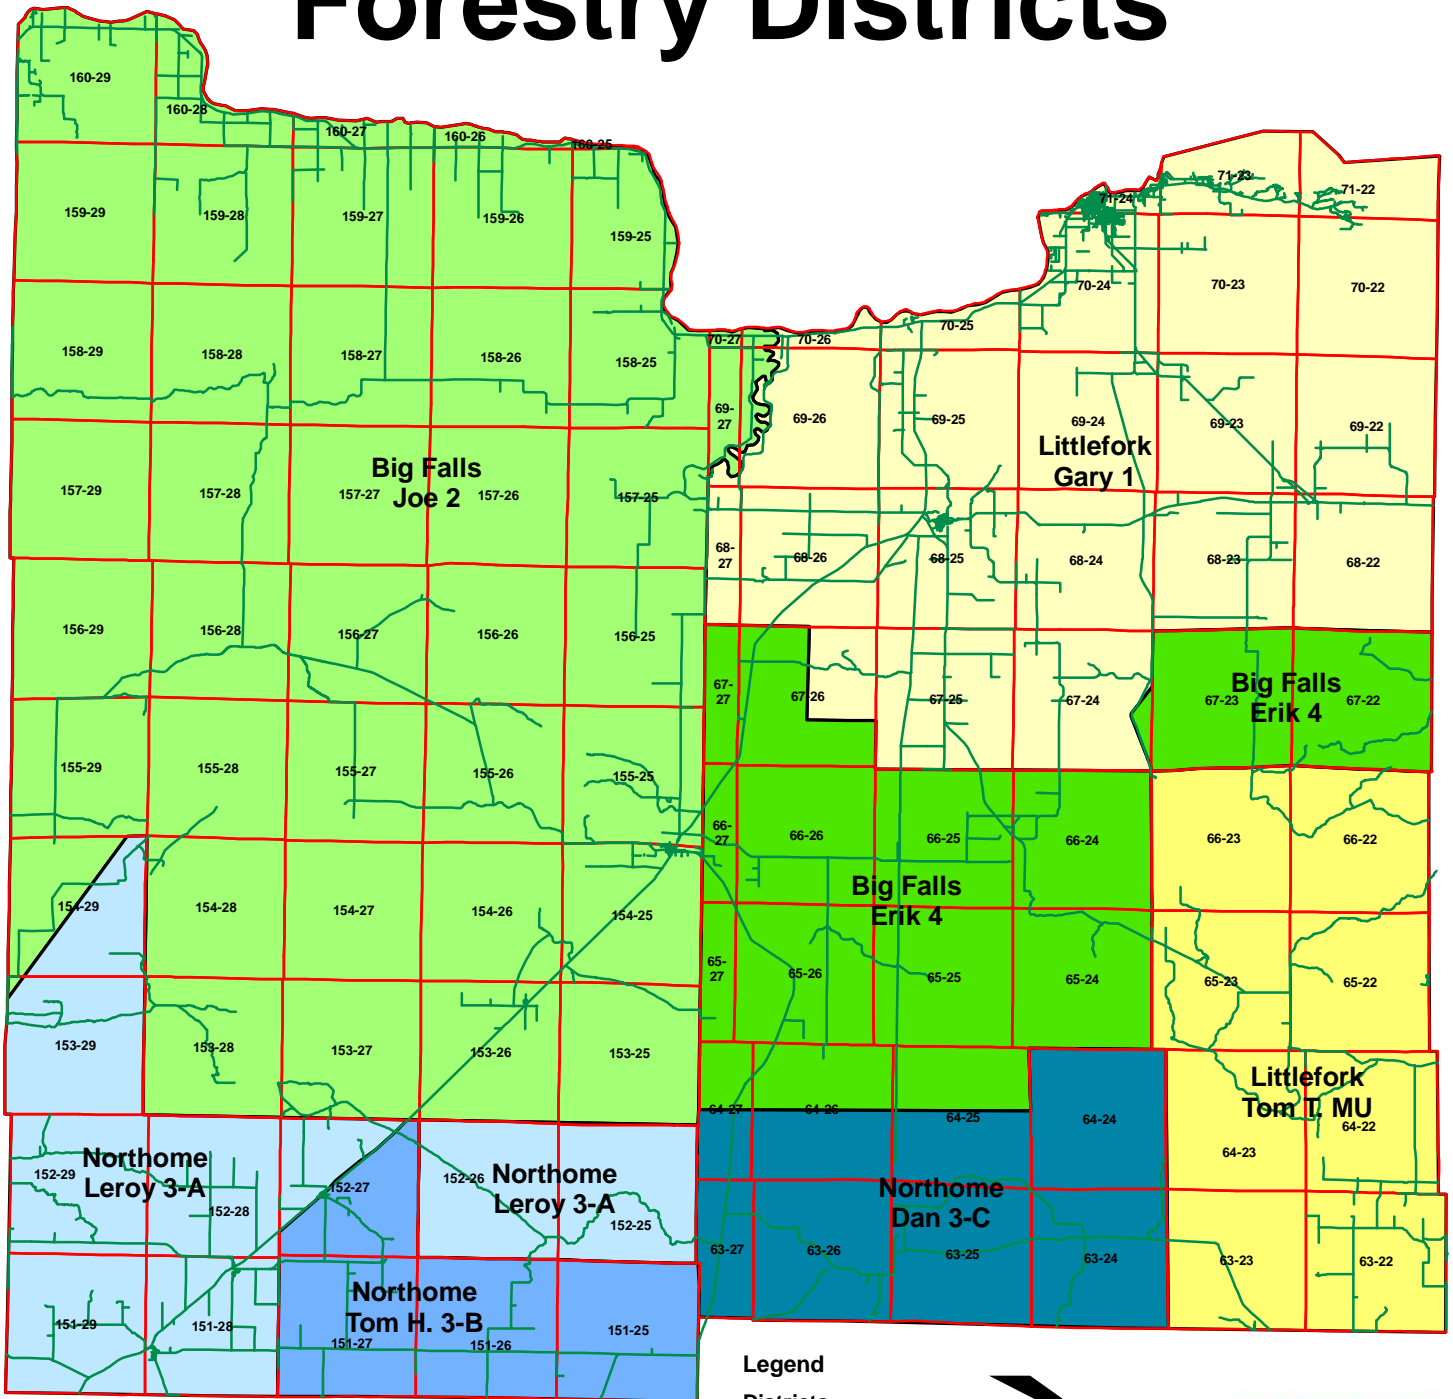

Koochiching County - LAF Forestry Districts

- Legend**
- Districts**
- DistName, DistNumber**
- Big Falls, 2
 - Big Falls, 4
 - Littlefork, 1
 - Littlefork, MU
 - Northome, 3-A
 - Northome, 3-B
 - Northome, 3-C