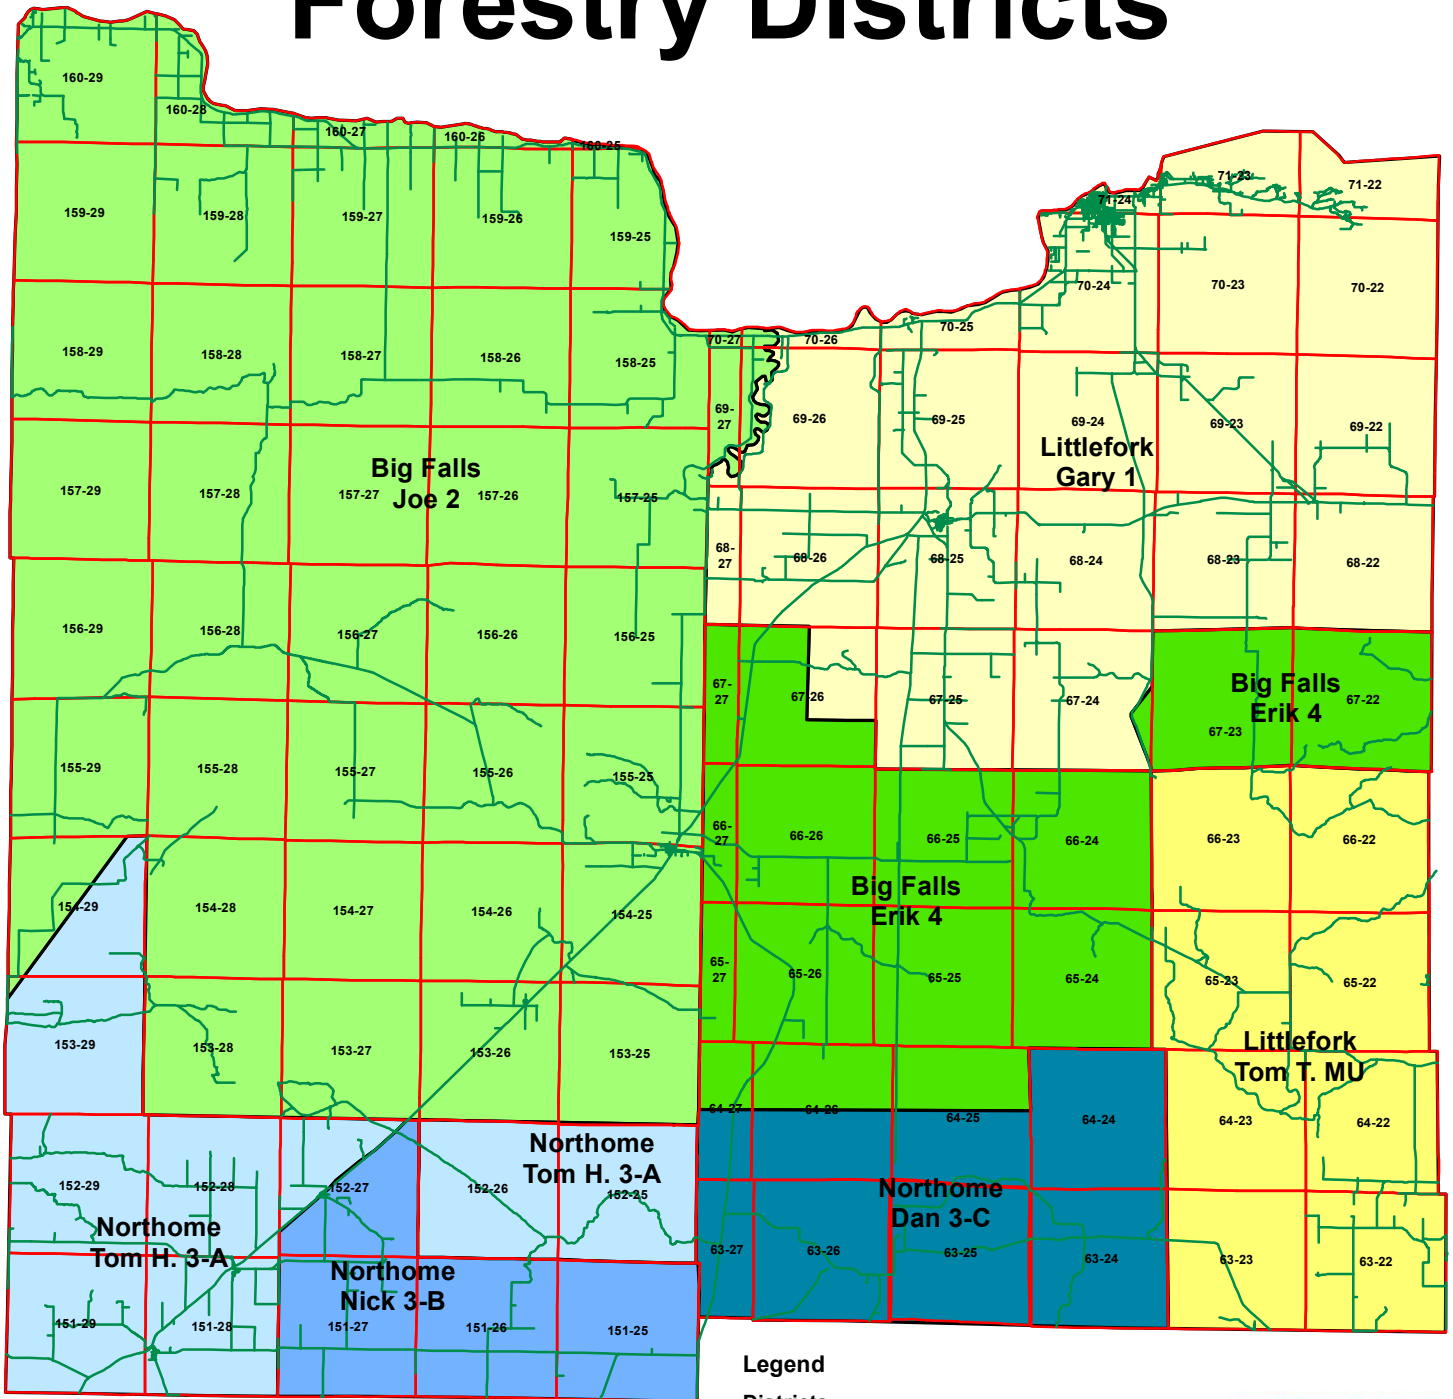

Koochiching County - LAF Forestry Districts

- Legend**
- Districts**
- DistName, DistNumber**
- Big Falls, 2
 - Big Falls, 4
 - Littlefork, 1
 - Littlefork, MU
 - Northome, 3-A
 - Northome, 3-B
 - Northome, 3-C