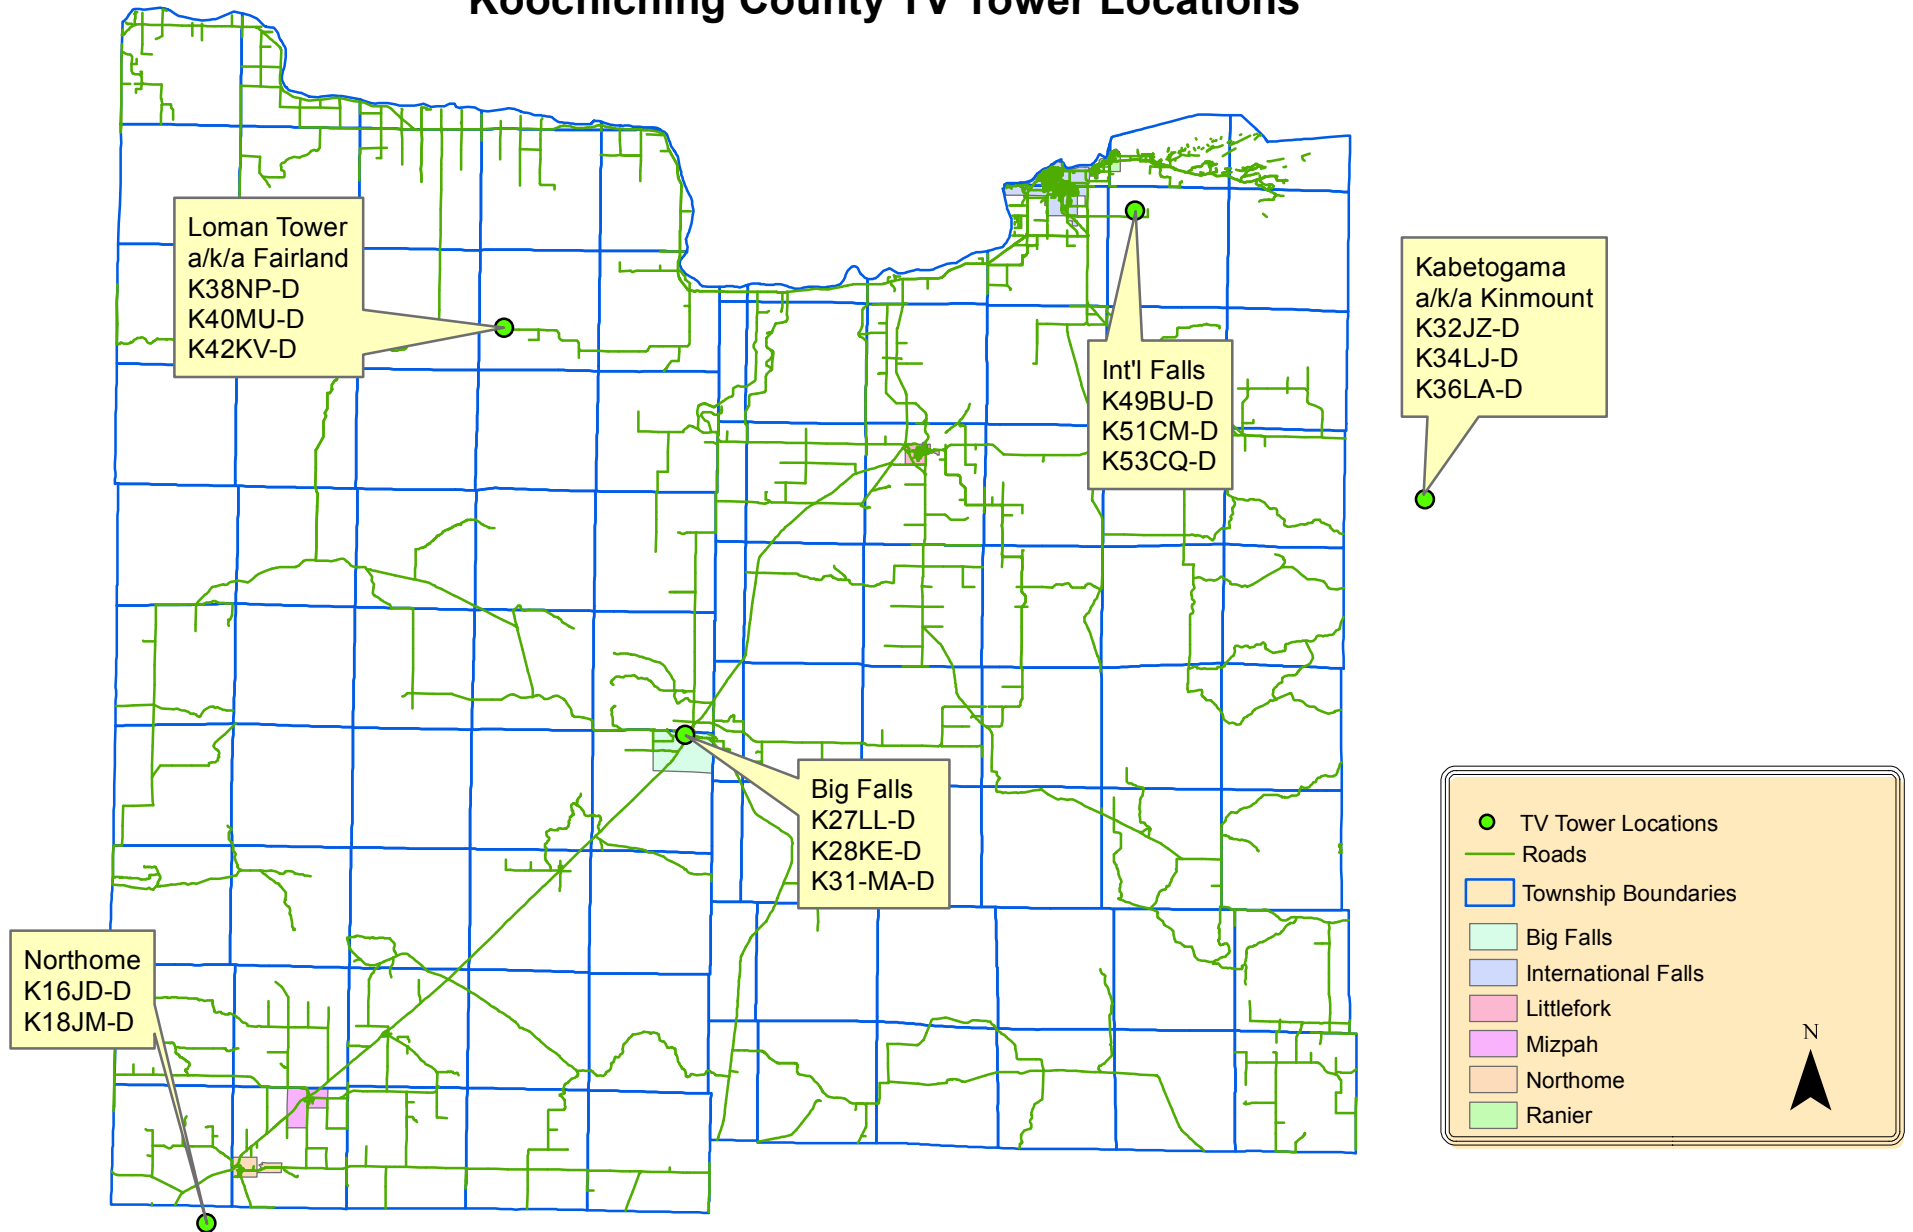

Koochiching County TV Tower Locations

The Data is provided "as is" without warranty or any representation of accuracy, timeliness or completeness. The burden for determining accuracy, completeness, timeliness, merchantability and fitness for or the appropriateness for use rests solely on the requestor. The County makes no warranties, express or implied, as to the use of the Data. There are no implied warranties of merchantability or fitness for a particular purpose. The requestor acknowledges and accepts the limitations of the Data, including the fact that the Data is dynamic and is in a constant state of maintenance, correction and update.