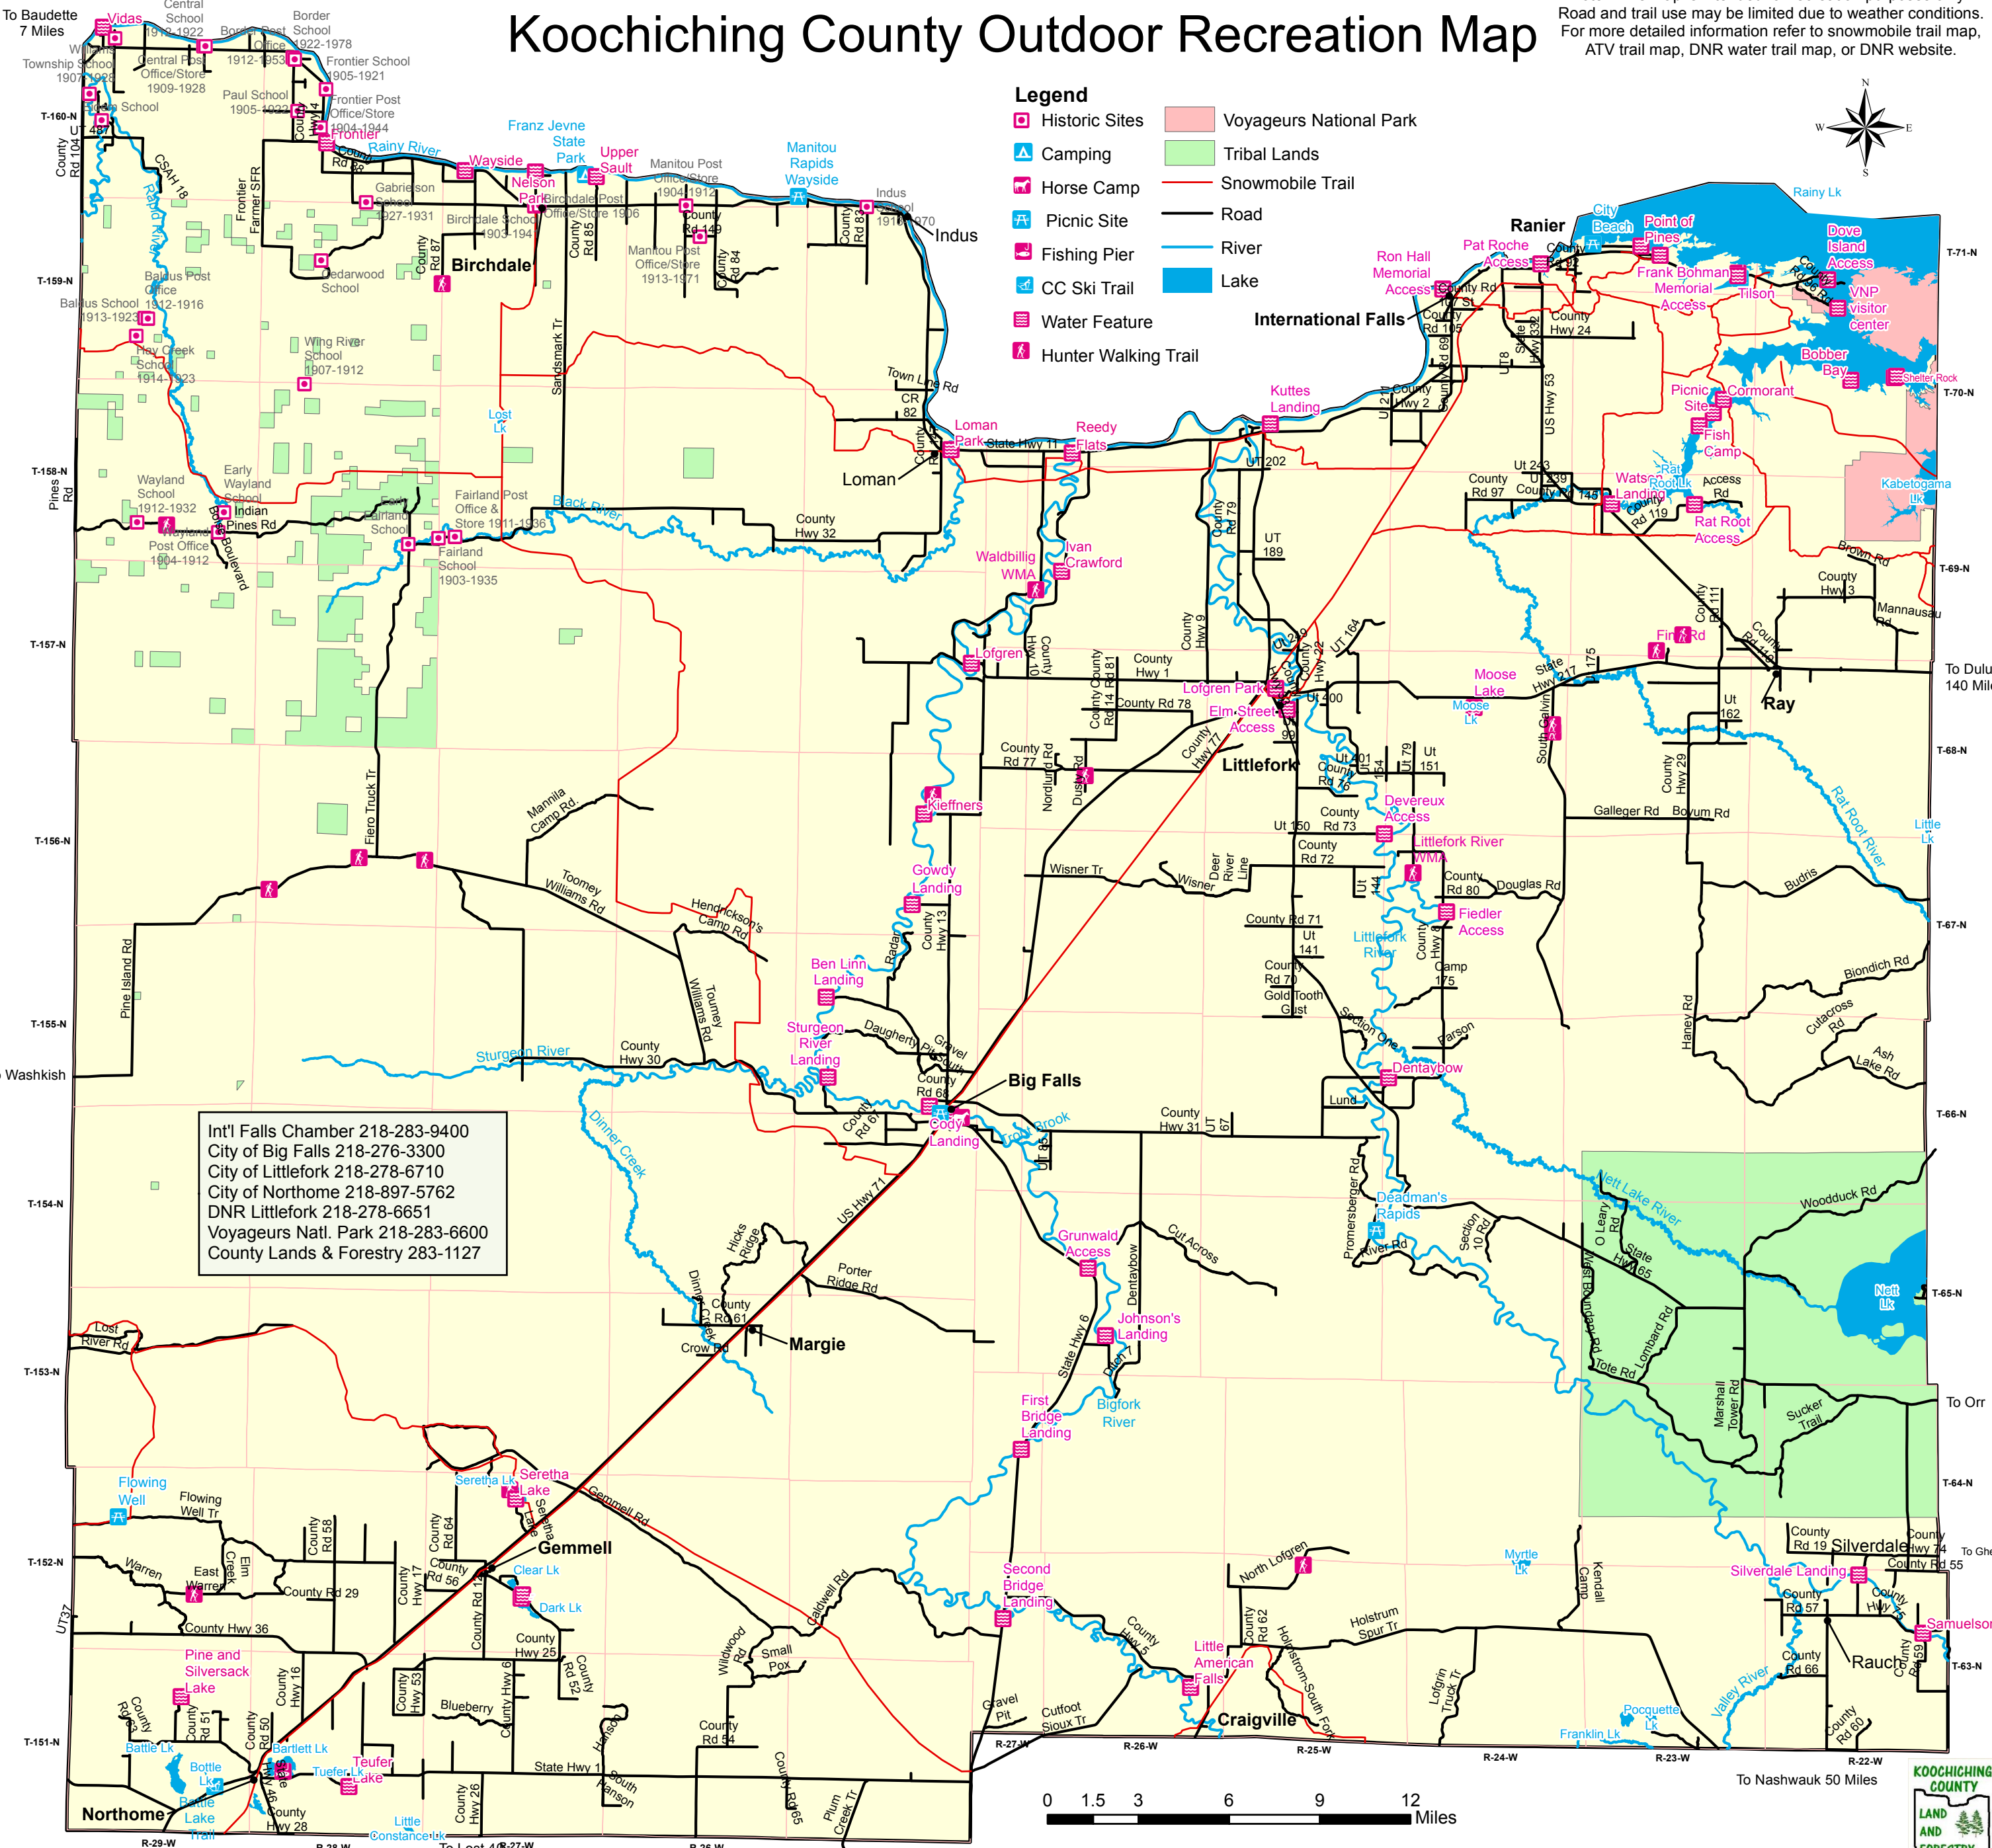

# Koochiching County Outdoor Recreation Map

Note: This map is intended for recreation purposes only. Road and trail use may be limited due to weather conditions. For more detailed information refer to snowmobile trail map, ATV trail map, DNR water trail map, or DNR website.

- Legend**
- Historic Sites
  - Camping
  - Horse Camp
  - Picnic Site
  - Fishing Pier
  - CC Ski Trail
  - Water Feature
  - Hunter Walking Trail
  - Voyageurs National Park
  - Tribal Lands
  - Snowmobile Trail
  - Road
  - River
  - Lake

Int'l Falls Chamber 218-283-9400  
 City of Big Falls 218-276-3300  
 City of Littlefork 218-278-6710  
 City of Northome 218-897-5762  
 DNR Littlefork 218-278-6651  
 Voyageurs Natl. Park 218-283-6600  
 County Lands & Forestry 283-1127

To Baudette 7 Miles    To Washkish    To Orr    To Gheen    To Nashauk 50 Miles    To Bemidji 45 Miles    To Deer River 45 Miles