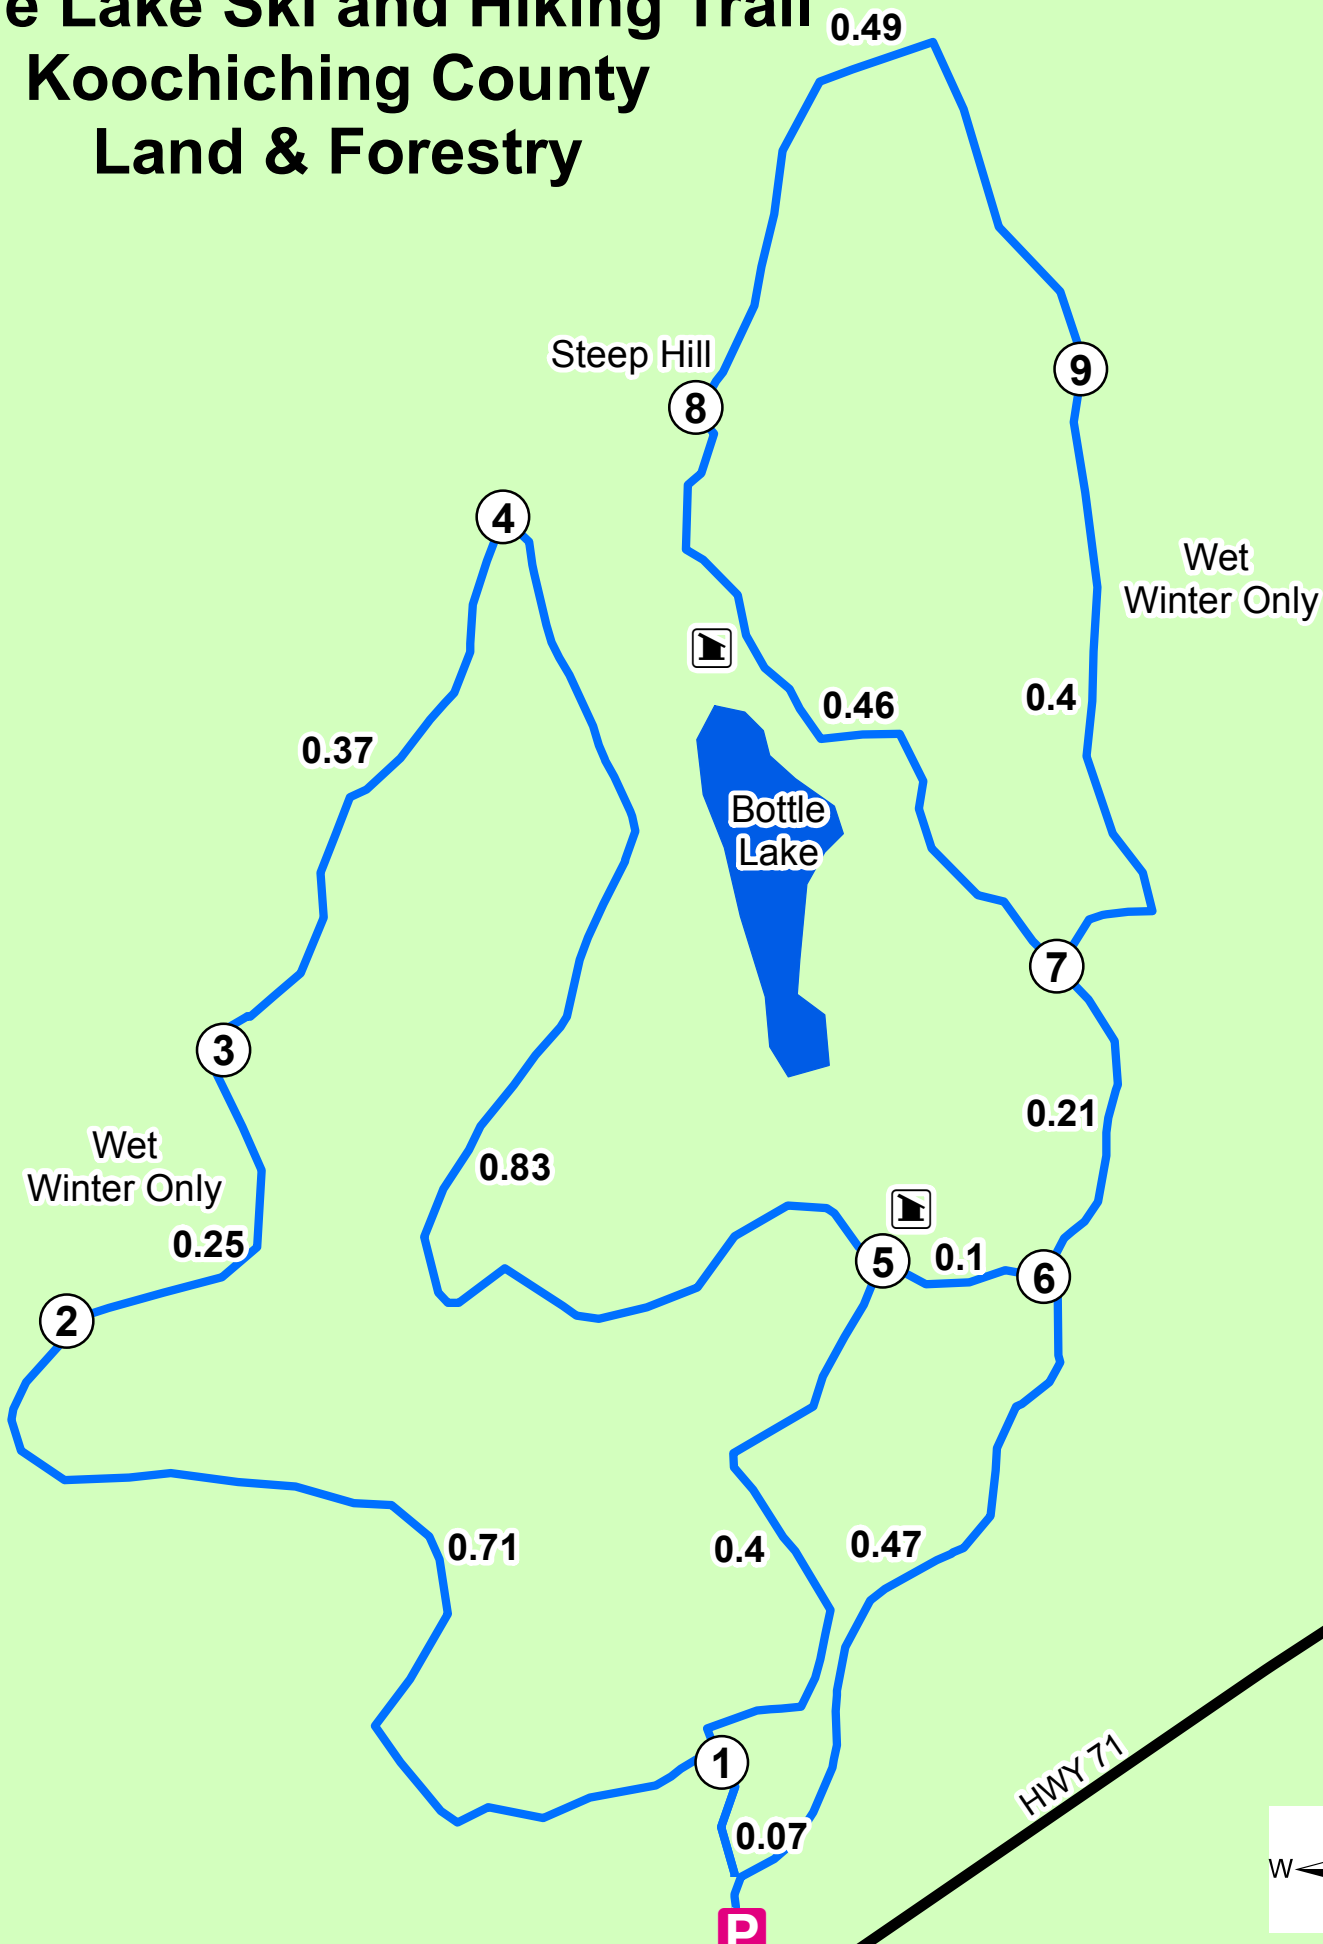

Battle Lake Ski and Hiking Trail

Koochiching County Land & Forestry

HWY 71